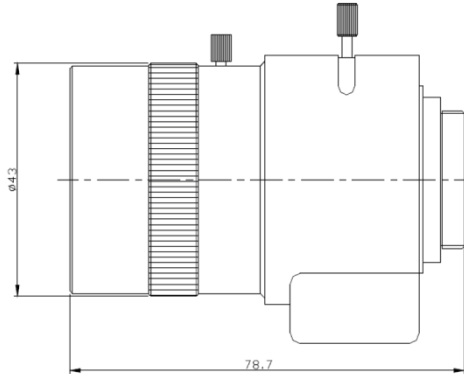

## 3.0 Megapixel Lens

Dimensions:

## Technical Specifications:

Model	SL-BL1250-07
Product Name	3 Megapixel Lens
Focal Length	12~50mm
Iris	F1.5
Image Format	1/1.8"
Lens Mount	CS
Lens Control	Manual (Focus/Iris)
Angle of View	32.5° ~8.4° (H)
Dimensions	φ43mmx78.7mm
Weight	0.2kg