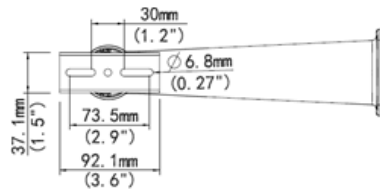

Wall Mount Bracket, Outdoor Housing

Dimensions

Technical Specification

Model	SL-FBOH-WM03
Product Name	Wall Mount Bracket, Outdoor Housing
Bracket	
Application	Indoor, Wall Installation for Box Camera Housing
Dimensions(L × W × H)	300mmx80mmx133.2mm (11.8"x3.1"x5.2")
Weight	0.41kg (0.9lb)
Bearable Load	10kg (22lb)
Material	Aluminum Alloy
Adjustable Range	Horizontal: 360°; Vertical: 90°