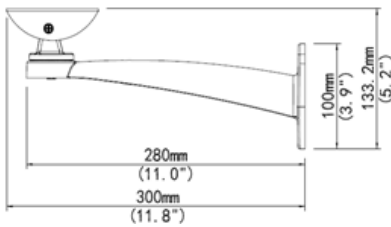

Wall Mount Bracket, Outdoor Housing

Dimensions

Technical Specification

Model	SL-FBOH-WM03
Product Name	Wall Mount Bracket, Outdoor Housing
Bracket	
Application	Indoor, Wall Installation for Box Camera Housing
Dimensions(L × W × H)	300mmx80mmx133.2mm (11.8"x3.1"x5.2")
Weight	0.41kg (0.9lb)
Bearable Load	10kg (22lb)
Material	Aluminum Alloy
Adjustable Range	Horizontal: 360°; Vertical: 90°