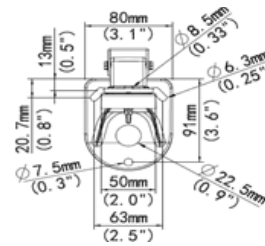

Wall Mount Bracket, Outdoor Housing

Dimensions

Technical Specification

Model	SL-FBOH-WM03
Product Name	Wall Mount Bracket, Outdoor Housing
Bracket	
Application	Indoor, Wall Installation for Box Camera Housing
Dimensions(L × W × H)	300mmx80mmx133.2mm (11.8"x3.1"x5.2")
Weight	0.41kg (0.9lb)
Bearable Load	10kg (22lb)
Material	Aluminum Alloy
Adjustable Range	Horizontal: 360°; Vertical: 90°