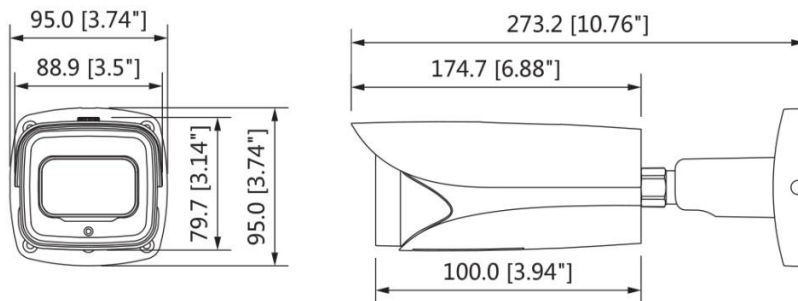

Dimensions (mm/inch):

Technical Specifications

Model	SCM-OBL02MVIR-WD35EZ
Product Name	2.0 Megapixel Motorized, IR Bullet Network Camera
Camera	
Sensor	1/2.8" 2Megapixel scan CMOS
Effective Pixels	1920(H) x 1080(V)
Shutter	Auto/Manual
Mini. Illumination	Color: 0.006 Lux, 0.05Lux, and 0 Lux with IR on
S/N	> 50dB
IR Range	Up to 50m (164ft)
WDR	Up to 120 dB
Focus	Motorized

Video	
Compression	H.265+/H.265/H.264+/H.264
Resolution	1080P(1920x1080),720P(1280x720),VGA(640x480)
Frame Rate	First stream: 50/60 fps - 1080 P
	Second stream: 50/60 fps - D1
	Third stream: 25/30 fps - 1080 P
Video Streaming Available	Triple
Video Bit Rate	H.264: 24~9472Kbps H.265: 14~5632Kbps
Privacy Mask	Up to 8 Areas
Day/Night	Auto (ICR), Color, B/W
Noise Reduction	3D DNR
Audio	
Audio Compression	G.726/ G.711a/ G.711Mu /AAC
Network	
Ethernet	RJ-45 (10/100Base-T)
Network Protocol	HTTP; HTTPs; TCP; ARP; RTSP; RTP; UDP; SMTP; FTP; DHCP; DNS; DDNS; PPPOE; IPv4/v6; QoS; UPnP;NTP; Bonjour; 802.1x; Multicast; ICMP; IGMP; SNMP
Interoperability	PSIA, CGI, ONVIF
Max User Access	10 Users /20 Users
Smart Phone	IOS, Android
Browser	IE, Chrome, Firefox, Safari
Interface	
Video	1 port
Audio	1/1 channel In/Out
Alarm I/O	2/1 channel
Environmental	
Power Supply	12 V DC, or PoE (802.3 af)
Power Consumption	<12.95W
Material	Metal
Storage Environment	-30° C ~ +60° C (-22° F ~ +140° F) / RH < 95%
Operating Environment	-30° C ~ +60° C (-22° F ~ +140° F) / RH < 95%
Ingress Protection	IP67
Dimensions (cm)	27.32cm×9.5cm×9.5cm
Weight (g)	1110g