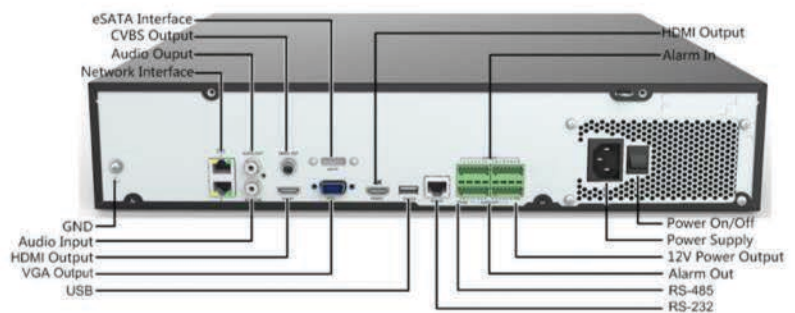

## Key Features

- ❖ 64-channel input
- ❖ Support cloud upgrade
- ❖ Support N+1 Hot spare
- ❖ Support RAID 0, 1, 5, 6, 10
- ❖ Support for 12V Power output
- ❖ 8 SATA HDDs, Up to 8TB for each HDD
- ❖ Up to 12 Megapixels resolution recording
- ❖ Support Ultra H.265/H.265/H.264 video formats
- ❖ HDMI1/VGA and HDMI2 independent outputs provided
- ❖ Support 2-ch HDMI, 1-ch VGA, 1-ch CVBS, HDMI2 at up to 4K(3840x2160) resolution
- ❖ ANR technology to enhance the storage reliability when the network is disconnected
- ❖ Various fisheye dewarping modes for live view and playback for both web interface and GUI
- ❖ Third-party IP cameras supported with ONVIF conformance: Profile S, Profile G, Profile C, Profile Q, Profile A, Profile T

## Technical Specification

Model	SCI-5064-RDE564
Product Name	64 Channel Network Video Recorder
Video/Audio Input	
IP Video Input	64-Ch
Two-way Audio Input	1-Ch, RCA
Network	
Incoming Bandwidth	320Mbps
Outgoing Bandwidth	320Mbps
Remote Users	128
Video/Audio Output	
HDMI /VGA Output	HDMI1/VGA: 1920x1080p /60Hz, 1920x1080p /50Hz, 1600x1200 /60Hz, 1280x1024 /60Hz, 1280x720 /60Hz, 1024x768 /60Hz HDMI2: 4K (3840x2160) /60Hz, 4K (3840x2160) /30Hz, 1920x1080p /60Hz, 1920x1080p /50Hz, 1600x1200 /60Hz, 1280x1024 /60Hz, 1280x720 /60Hz, 1024x768 /60Hz
Audio Output	1-Ch, RCA