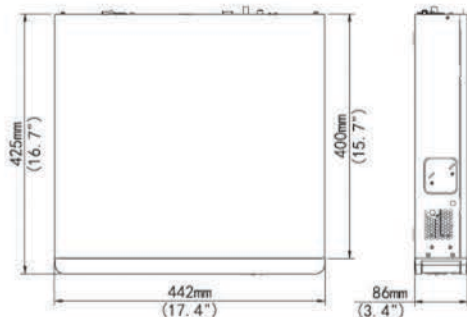

## Dimensions

Corridor Mode Screen	3/4/5/7/9/10/12/16/32
Recording Resolution	12MP/8MP/6MP/5MP/4MP/3MP/1080p/960p/720p/D1/2CIF/CIF
Synchronous Playback	16-ch
CVBS Output	1-ch, BNC
Decoding	
Decoding Format	Ultra 265, H.265, H.264
Live view/ Playback	12MP/8MP/6MP/5MP/4MP/3MP/1080p/960p/720p/D1/2CIF/CIF
Capability	3 x 12MP@25,4 x 4K@30,8 x 4MP@30,16 x 1080P@30,32 x 960P@25,36 x 720P@30,64 x D1
Hard Disk	
SATA	8 SATA interfaces
Capacity	up to 8TB for each HDD
eSATA	1 eSATA interface
External Interface	
Network Interface	2 RJ45 10M/100M/1000M self-adaptive Ethernet Interfaces
USB Interface	Front panel: 2 x USB2.0,Rear panel: 1 x USB3.0
Alarm In	16-Ch
Alarm Out	4-Ch
Serial Interface	1 x RS232, 1 x RS485
Smart	
VCA Detection	Face detection, Intrusion detection, Cross line detection, Audio detection, Defocus detection, Scene change detection, Auto tracking
VCA Search	Face search, Behavior search
Statistical Analysis	People counting
Disk Array	
Array Type	RAID 0, 1, 5, 6, 10
General	
Power Supply	100 ~ 240 VAC
Consumption ( without HDD and PoE )	≤ 20 W
Working Temperature	-10°C ~ + 55°C ( +14°F ~ +131°F )
Working Humidity	≤ 90% RH(non-condensing)
Dimensions	442mm x425mmx 86mm (17.4" x 16.7"x 3.4")
Weight ( without HDD )	≤ 5.13 Kg (11.31 lb )