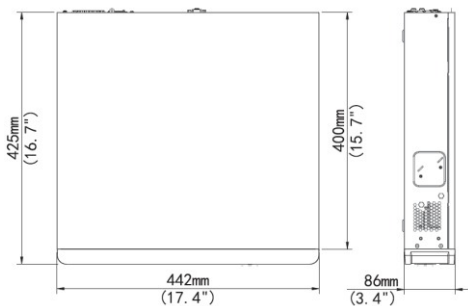

SCI-4032-POE432

Dimensions

Rear Panel

Technical Specification

Model	SCI-4032-POE432
Product Name	32 Channel Input Network Video Recorder
Video/Audio Input	
IP Video Input	32-Ch
Two-way Audio Input	1-Ch, RCA
Network	
Incoming Bandwidth	320Mbps
Outgoing Bandwidth	320Mbps
Remote Connection	128
Video/Audio Output	
HDMI/VGA Output	HDMI1/VGA: 1920x1080p /60Hz, 1920x1080p /50Hz, 1600x1200 /60Hz, 1280x1024 /60Hz, 1280x720 /60Hz, 1024x768 /60Hz HDMI2: 4K (3840x2160) /60Hz, 4K (3840x2160) /30Hz, 1920x1080p /60Hz, 1920x1080p /50Hz, 1600x1200 /60Hz, 1280x1024 /60Hz, 1280x720 /60Hz, 1024x768 /60Hz
Audio Output	1-Ch, RCA

Recording Resolution	12MP/8MP/6MP/5MP/4MP/3MP/1080p/960p/720p/D1/2CIF/CIF
Synchronous Playback	16-Ch
Decoding	
Compression	H.265/H.264
Live view/ Playback	12MP/8MP/6MP/5MP/4MP/3MP/1080p/960p/720p/D1/2CIF/CIF
Capability	4 x 12MP@20, 4 x 4K@30, 8 x 4MP@20, 16 x 1080p@25, 32 x 720p@25
Hard Disk	
SATA	4 SATA Interfaces
Capacity	up to 8TB for each HDD
External Interface	
Network Interface	1 RJ-45 10M/100M/1000M self-adaptive Ethernet Interface
Network Function	HTTP, HTTPS, UPNP, RTSP, RTP, SMTP, NTP, DHCP, DNS, IP Filter, PPPoE, DDNS, FTP, IP Server, P2P
Serial Interface	1 x RS-485
USB Interface	Front Panel: 2 x USB2.0 Rear Panel: 1 x USB3.0
Alarm In	16-Ch
Alarm Out	4-Ch
Power Output	12 VDC
PoE	
Interface	16 Independent 100 Mbps PoE Network Interfaces
Supported Standard	IEEE 802.3at
General	
Power Supply	100 ~ 240 VAC
Consumption (without HDD and PoE)	≤ 20 W
PoE	Max 30W for single port Max 200W in total (12.5W for each)
Working Temperature	-10° C ~ +55° C (+14° F ~ +131° F)
Working Humidity	10% ~ 90%
Dimensions	86 × 442 × 425mm (3.4" × 17.4" × 16.7")
Weight (without HDD)	≤ 5.24 Kg (11.55 lb)