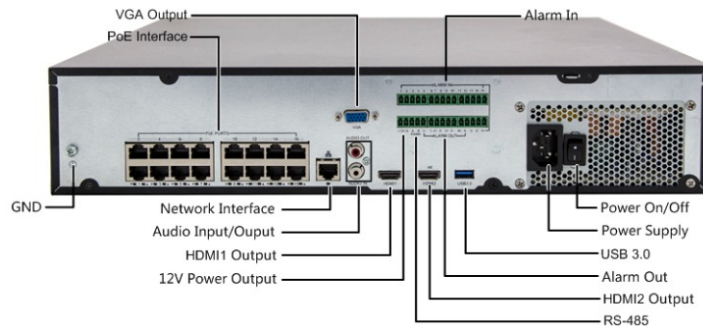

32 Channel Input Network Video Recorder

Key Features

- ❖ 32-Channel Input
- ❖ Third-Party IP cameras supported with ONVIF conformance
- ❖ Support 2-Ch HDMI, 1-Ch VGA, HDMI2 at up to 4K(3840x2160) Resolution
- ❖ Up to 12 Megapixels Resolution Recording
- ❖ Support H.265/H.264 video formats
- ❖ Accurate Retrieval, Instant Playback
- ❖ 4 SATA HDDs, Up to 8TB for each HDD
- ❖ Support various VCA detection alarm and VCA search
- ❖ Support for 12V Power Output
- ❖ Plug & Play with up to 16 independent PoE network interfaces
- ❖ Support for P2P, UPnP, NTP, DHCP, PPPoE
- ❖ Support for Mobile Client Access

SCI-4032-POE432

Dimensions

Rear Panel

Technical Specification

Model	SCI-4032-POE432
Product Name	32 Channel Input Network Video Recorder
Video/Audio Input	
IP Video Input	32-Ch
Two-way Audio Input	1-Ch, RCA
Network	
Incoming Bandwidth	320Mbps
Outgoing Bandwidth	320Mbps
Remote Connection	128
Video/Audio Output	
HDMI/VGA Output	HDMI1/VGA: 1920x1080p /60Hz, 1920x1080p /50Hz, 1600x1200 /60Hz, 1280x1024 /60Hz, 1280x720 /60Hz, 1024x768 /60Hz HDMI2: 4K (3840x2160) /60Hz, 4K (3840x2160) /30Hz, 1920x1080p /60Hz, 1920x1080p /50Hz, 1600x1200 /60Hz, 1280x1024 /60Hz, 1280x720 /60Hz, 1024x768 /60Hz
Audio Output	1-Ch, RCA