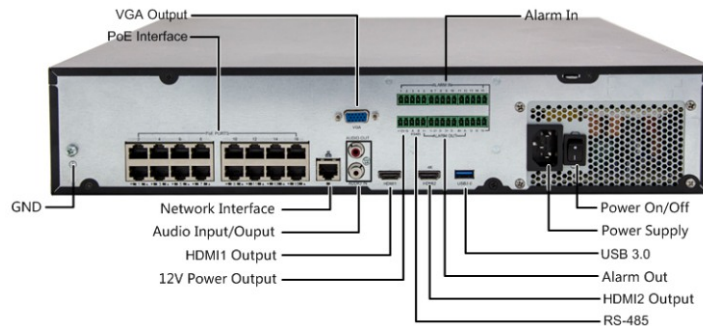

16 Channel Input Network Video Recorder

Key Features

- ❖ 16-Channel Input
- ❖ Third-Party IP cameras supported with ONVIF conformance
- ❖ Support 2-Ch HDMI, 1-Ch VGA, HDMI2 at up to 4K(3840x2160) Resolution
- ❖ Up to 12 Megapixels Resolution Recording
- ❖ Support H.265/H.264 video formats
- ❖ Accurate Retrieval, Instant Playback
- ❖ 4 SATA HDDs, Up to 8TB for each HDD
- ❖ Support various VCA detection alarm and VCA search
- ❖ Support for 12V Power Output
- ❖ Plug & Play with up to 16 independent PoE network interfaces
- ❖ Support for P2P, UPnP, NTP, DHCP, PPPoE
- ❖ Support for Mobile Client Access

SCI-4016-POE416

Dimensions

Rear Panel

Technical Specification

Model	SCI-4016-POE416
Product Name	16 Channel Input Network Video Recorder
Video/Audio Input	
IP Video Input	16-Ch
Two-way Audio Input	1-Ch, RCA
Network	
Incoming Bandwidth	160Mbps
Outgoing Bandwidth	320Mbps
Remote Connection	128
Video/Audio Output	
HDMI/VGA Output	HDMI1/VGA: 1920x1080p /60Hz, 1920x1080p /50Hz, 1600x1200 /60Hz, 1280x1024 /60Hz, 1280x720 /60Hz, 1024x768 /60Hz HDMI2: 4K (3840x2160) /60Hz, 4K (3840x2160) /30Hz, 1920x1080p /60Hz, 1920x1080p /50Hz, 1600x1200 /60Hz, 1280x1024 /60Hz, 1280x720 /60Hz, 1024x768 /60Hz
Audio Output	1-Ch, RCA