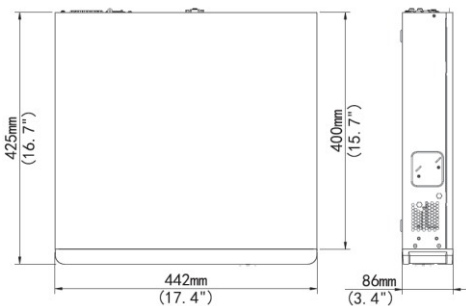

SCI-4016-POE416

Dimensions

Rear Panel

Technical Specification

Model	SCI-4016-POE416
Product Name	16 Channel Input Network Video Recorder
Video/Audio Input	
IP Video Input	16-Ch
Two-way Audio Input	1-Ch, RCA
Network	
Incoming Bandwidth	160Mbps
Outgoing Bandwidth	320Mbps
Remote Connection	128
Video/Audio Output	
HDMI/VGA Output	HDMI1/VGA: 1920x1080p /60Hz, 1920x1080p /50Hz, 1600x1200 /60Hz, 1280x1024 /60Hz, 1280x720 /60Hz, 1024x768 /60Hz HDMI2: 4K (3840x2160) /60Hz, 4K (3840x2160) /30Hz, 1920x1080p /60Hz, 1920x1080p /50Hz, 1600x1200 /60Hz, 1280x1024 /60Hz, 1280x720 /60Hz, 1024x768 /60Hz
Audio Output	1-Ch, RCA

Recording Resolution	12MP/8MP/6MP/5MP/4MP/3MP/1080p/960p/720p/D1/2CIF/CIF
Synchronous Playback	16-Ch
Decoding	
Compression	H.265/H.264
Live view/ Playback	12MP/8MP/6MP/5MP/4MP/3MP/1080p/960p/720p/D1/2CIF/CIF
Capability	4 x 12MP@20, 4 x 4K@30, 8 x 4MP@20, 16 x 1080p@25, 32 x 720p@25
Hard Disk	
SATA	4 SATA Interfaces
Capacity	up to 8TB for each HDD
External Interface	
Network Interface	1 RJ-45 10M/100M/1000M self-adaptive Ethernet Interface
Network Function	HTTP, HTTPS, UPNP, RTSP, RTP, SMTP, NTP, DHCP, DNS, IP Filter, PPPoE, DDNS, FTP, IP Server, P2P
Serial Interface	1 x RS-485
USB Interface	Front Panel: 2 x USB2.0 Rear Panel: 1 x USB3.0
Alarm In	16-Ch
Alarm Out	4-Ch
Power Output	12 VDC
PoE	
Interface	16 Independent 100 Mbps PoE Network Interfaces
Supported Standard	IEEE 802.3at
General	
Power Supply	100 ~ 240 VAC
Consumption (without HDD and PoE)	≤ 20 W
PoE	Max 30W for single port Max 200W in total (12.5W for each)
Working Temperature	-10° C ~ +55° C (+14° F ~ +131° F)
Working Humidity	10% ~ 90%
Dimensions	86 × 442 × 425mm (3.4" × 17.4" × 16.7")
Weight (without HDD)	≤ 5.24 Kg (11.55 lb)