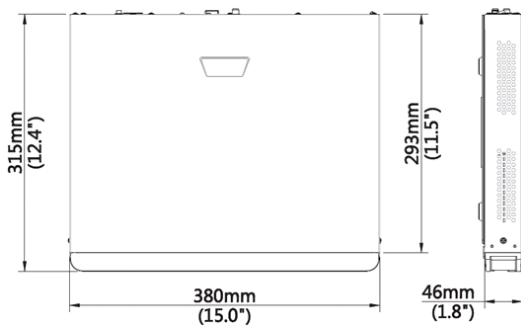

SCI-3016-POE316

Dimensions

Rear Panel

Technical Specification

Model	SCI-3016-POE316
Product Name	16 Channel Input Network Video Recorder
Video/Audio Input	
IP Video Input	16-Ch
Two-way Audio Input	1-Ch, RCA
Network	
Incoming Bandwidth	160Mbps
Outgoing Bandwidth	320Mbps
Remote Connection	128
Video/Audio Output	
HDMI / VGA Output	VGA: 1920x1080p /60Hz, 1920x1080p /50Hz, 1600x1200 /60Hz, 1280x1024 /60Hz, 1280x720 /60Hz, 1024x768 /60Hz HDMI: 4K (3840x2160) /60Hz, 4K (3840x2160) /30Hz, 1920x1080p /60Hz, 1920x1080p /50Hz, 1600x1200 /60Hz, 1280x1024 /60Hz, 1280x720 /60Hz, 1024x768 /60Hz
Audio Output	1-Ch, RCA

Audio Output	1-Ch, RCA
Recording Resolution	12MP/8MP/6MP/5MP/4MP/3MP/1080p/960p/720p/D1/2CIF/CIF
Synchronous Playback	16-Ch
Decoding	
Compression	H.265/H.264
Live view/ Playback	12MP/8MP/6MP/5MP/4MP/3MP/1080p/960p/720p/D1/2CIF/CIF
Capability	4 x 12MP@20, 4 x 4K@30, 8 x 4MP@20, 16 x 1080P@25
Hard Disk	
SATA	2 SATA Interfaces
Capacity	Up to 8TB for each disk
External Interface	
Network Interface	1 RJ-45 10M/100M/1000M self-adaptive Ethernet Interface
Network Function	HTTP,HTTPS,UPnP, RTSP,RTP, SMTP, NTP, DHCP, DNS,IP Filter, PPPoE, DDNS, FTP, IP Server, P2P
USB Interface	Front panel: 1 x USB2.0 · Rear panel: 1 x USB3.0
Alarm In	4-Ch
Alarm Out	1-Ch
PoE	
Interface	16 independent 100 Mbps PoE network interfaces
Supported Standard	IEEE 802.3af/at
General	
Power Supply	100 ~ 240 VAC
Consumption (without HDD and PoE)	≤ 20 W
PoE	Max 30W for single port Max 240W in total (15W for each)
Working Temperature	-10° C ~ +55° C (+14° F ~ +131° F)
Working Humidity	10% ~ 90%
Dimensions	380 mm × 315mm × 46 mm
Weight (without HDD)	≤2.48kg (5.47lb)