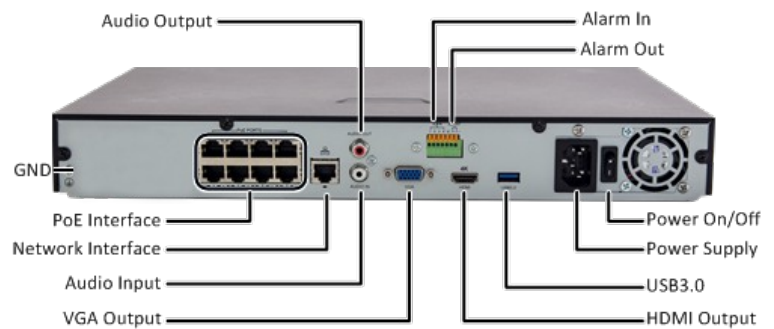

16 Channel Input Network Video Recorder

Key Features

- ❖ 16-Channel Input
- ❖ Third-Party IP cameras supported with ONVIF conformance
- ❖ Support 1-ch HDMI, 1-ch VGA, HDMI at up to 4K (3840x2160) Resolution
- ❖ Up to 12 Megapixels Resolution Recording
- ❖ Support H.265/H.264 Video Formats
- ❖ Accurate Retrieval, Instant Playback
- ❖ Up to 8TB for Each Disk
- ❖ Support Various VCA Detection alarm and VCA Search
- ❖ Plug & Play with up to 16 Independent PoE Network Interfaces
- ❖ Support for P2P, UPnP, NTP, DHCP, PPPoE
- ❖ Support for Mobile Client Access

SCI-3016-POE316

Dimensions

Rear Panel

Technical Specification

Model	SCI-3016-POE316
Product Name	16 Channel Input Network Video Recorder
Video/Audio Input	
IP Video Input	16-Ch
Two-way Audio Input	1-Ch, RCA
Network	
Incoming Bandwidth	160Mbps
Outgoing Bandwidth	320Mbps
Remote Connection	128
Video/Audio Output	
HDMI / VGA Output	VGA: 1920x1080p /60Hz, 1920x1080p /50Hz, 1600x1200 /60Hz, 1280x1024 /60Hz, 1280x720 /60Hz, 1024x768 /60Hz HDMI: 4K (3840x2160) /60Hz, 4K (3840x2160) /30Hz, 1920x1080p /60Hz, 1920x1080p /50Hz, 1600x1200 /60Hz, 1280x1024 /60Hz, 1280x720 /60Hz, 1024x768 /60Hz
Audio Output	1-Ch, RCA