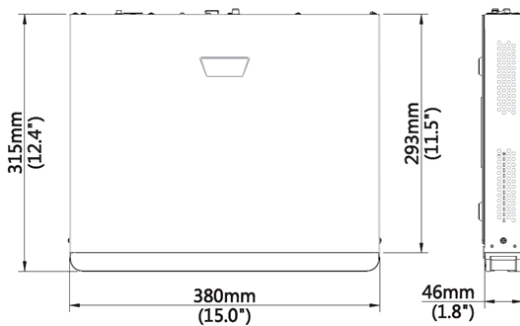

SCI-3008-POE308

Dimensions

Rear Panel

Technical Specification

Model	SCI-3008-POE308
Product Name	8 Channel Input Network Video Recorder
Video/Audio Input	
IP Video Input	8-Ch
Two-way Audio Input	1-Ch, RCA
Network	
Incoming Bandwidth	80Mbps
Outgoing Bandwidth	160Mbps
Remote Connection	128
Video/Audio Output	
HDMI / VGA Output	VGA: 1920x1080p /60Hz, 1920x1080p /50Hz, 1600x1200 /60Hz, 1280x1024 /60Hz, 1280x720 /60Hz, 1024x768 /60Hz HDMI: 4K (3840x2160) /60Hz, 4K (3840x2160) /30Hz, 1920x1080p /60Hz, 1920x1080p /50Hz, 1600x1200 /60Hz, 1280x1024 /60Hz, 1280x720 /60Hz, 1024x768 /60Hz
Audio Output	1-Ch, RCA

Audio Output	1-Ch, RCA
Recording Resolution	12MP/8MP/6MP/5MP/4MP/3MP/1080p/960p/720p/D1/2CIF/CIF
Synchronous Playback	8-Ch
Decoding	
Compression	H.265/H.264
Live view/ Playback	12MP/8MP/6MP/5MP/4MP/3MP/1080p/960p/720p/D1/2CIF/CIF
Capability	4 x 12MP@20, 4 x 4K@30, 8 x 4MP@20, 16 x 1080P@25
Hard Disk	
SATA	2 SATA Interfaces
Capacity	Up to 8TB for each disk
External Interface	
Network Interface	1 RJ-45 10M/100M/1000M self-adaptive Ethernet Interface
Network Function	HTTP,HTTPS,UPnP, RTSP,RTP, SMTP, NTP, DHCP, DNS,IP Filter, PPPoE, DDNS, FTP, IP Server, P2P
USB Interface	Front panel: 1 x USB2.0 · Rear panel: 1 x USB3.0
Alarm In	4-Ch
Alarm Out	1-Ch
PoE	
Interface	8 independent 100 Mbps PoE network interfaces
Supported Standard	IEEE 802.3af/at
General	
Power Supply	100 ~ 240 VAC
Consumption (without HDD and PoE)	≤ 20 W
PoE	Max 30W for single port Max 130W in total (16.25W for each)
Working Temperature	-10° C ~ +55° C (+14° F ~ +131° F)
Working Humidity	10% ~ 90%
Dimensions	380 mm × 315mm × 46 mm
Weight (without HDD)	≤2.42kg (5.34lb)