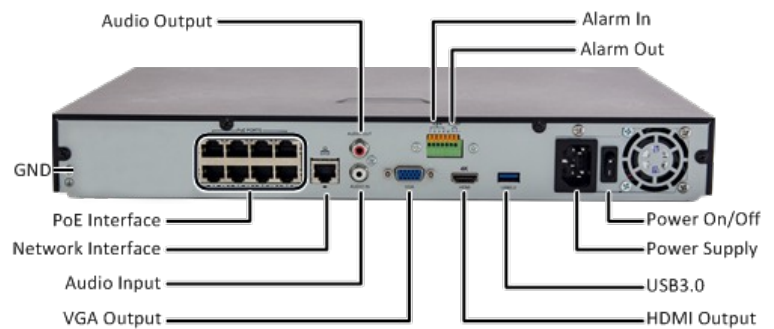

8 Channel Input Network Video Recorder

Key Features

- ❖ 8-Channel Input
- ❖ Third-Party IP cameras supported with ONVIF Conformance
- ❖ Support 1-Ch HDMI, 1-ch VGA, HDMI at up to 4K (3840x2160) Resolution
- ❖ Up to 12 Megapixels Resolution Recording
- ❖ Support H.265/H.264 Video Formats
- ❖ Accurate Retrieval, Instant Playback
- ❖ Up to 8TB for Each Disk
- ❖ Support Various VCA Detection alarm and VCA Search
- ❖ Plug & Play with up to 8 Independent PoE Network Interfaces
- ❖ Support for P2P, UPnP, NTP, DHCP, PPPoE
- ❖ Support for Mobile Client Access

SCI-3008-POE308

Dimensions

Rear Panel

Technical Specification

Model	SCI-3008-POE308
Product Name	8 Channel Input Network Video Recorder
Video/Audio Input	
IP Video Input	8-Ch
Two-way Audio Input	1-Ch, RCA
Network	
Incoming Bandwidth	80Mbps
Outgoing Bandwidth	160Mbps
Remote Connection	128
Video/Audio Output	
HDMI / VGA Output	VGA: 1920x1080p /60Hz, 1920x1080p /50Hz, 1600x1200 /60Hz, 1280x1024 /60Hz, 1280x720 /60Hz, 1024x768 /60Hz HDMI: 4K (3840x2160) /60Hz, 4K (3840x2160) /30Hz, 1920x1080p /60Hz, 1920x1080p /50Hz, 1600x1200 /60Hz, 1280x1024 /60Hz, 1280x720 /60Hz, 1024x768 /60Hz
Audio Output	1-Ch, RCA