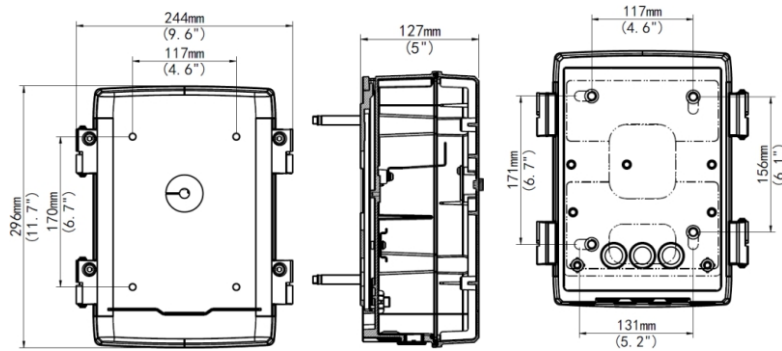

## 12-Inch, Junction Box, PTZ Dome Bracket

### Dimensions

### Technical Specification

|              |   |
|--------------|---|
| Model        | SL-PTBR-JN05P                                     |
| Product Name | 12-Inch, Junction Box, PTZ Dome Bracket           |
| Bracket      |   |
| Application  | Outdoor or Indoor Cable Junction Box for PTZ Dome |
| Dimensions   | 296mmx244mmx127mm (11.7" x9.6" x5")               |
| Weight       | 2.5kg (5.5lb)                                     |
| Material     | Aluminium Alloy                                   |