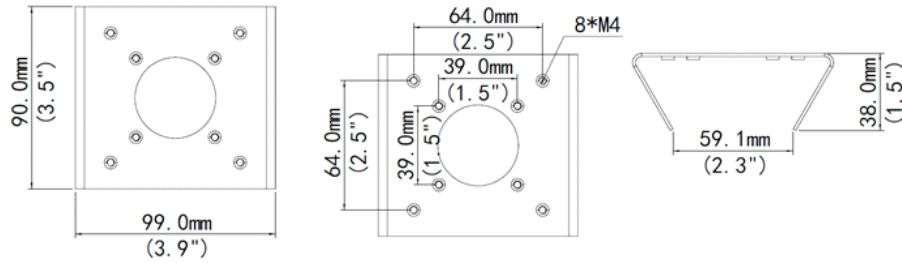

### Dimensions

## Technical Specification

Model	SL-OBBR-PLM22
Product Name	Pole Mount Adapter, Bullet Camera Bracket
Bracket	
Application	Outdoor, Pole or Rail Installation for Bullet Camera
Dimensions (L × W × H)	99mmx90mmx38mm (3.9"x3.5"x1.5")
Weight	0.2kg (0.44lb)
Material	Galvanized Sheet