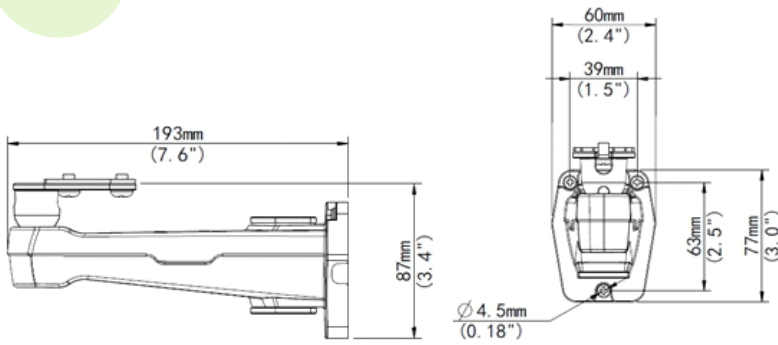

## Wall Mount, Box Camera Bracket

### Dimensions

## Technical Specification

Model	SL-FBBR-WM01
Product Name	Wall Mount, Box Camera Bracket
Bracket	
Application	Wall Installation for Box Camera
Dimensions	193mmx60mmx77mm (7.6"x 2.4"x 3.0")
Weight	0.2kg (0.44lb)
Material	Aluminum Alloy