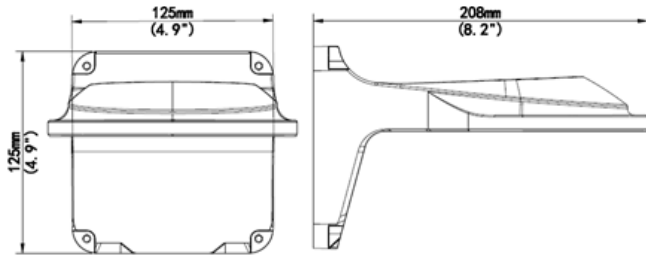

## 4-Inch, Indoor Wall Mount, Fixed Dome Bracket

### Dimensions

## Technical Specification

Model	SL-DMBR-WM23
Product Name	4-Inch, Indoor Wall Mount, Fixed Dome Bracket
Bracket	
Application	Indoor, Wall Installation for 4-inch Varifocal Fixed Dome
Dimensions	208mmx125mmx125mm (8.2"x4.9"x4.9")
Weight	0.48kg (1.1lb)
Material	Aluminum Alloy